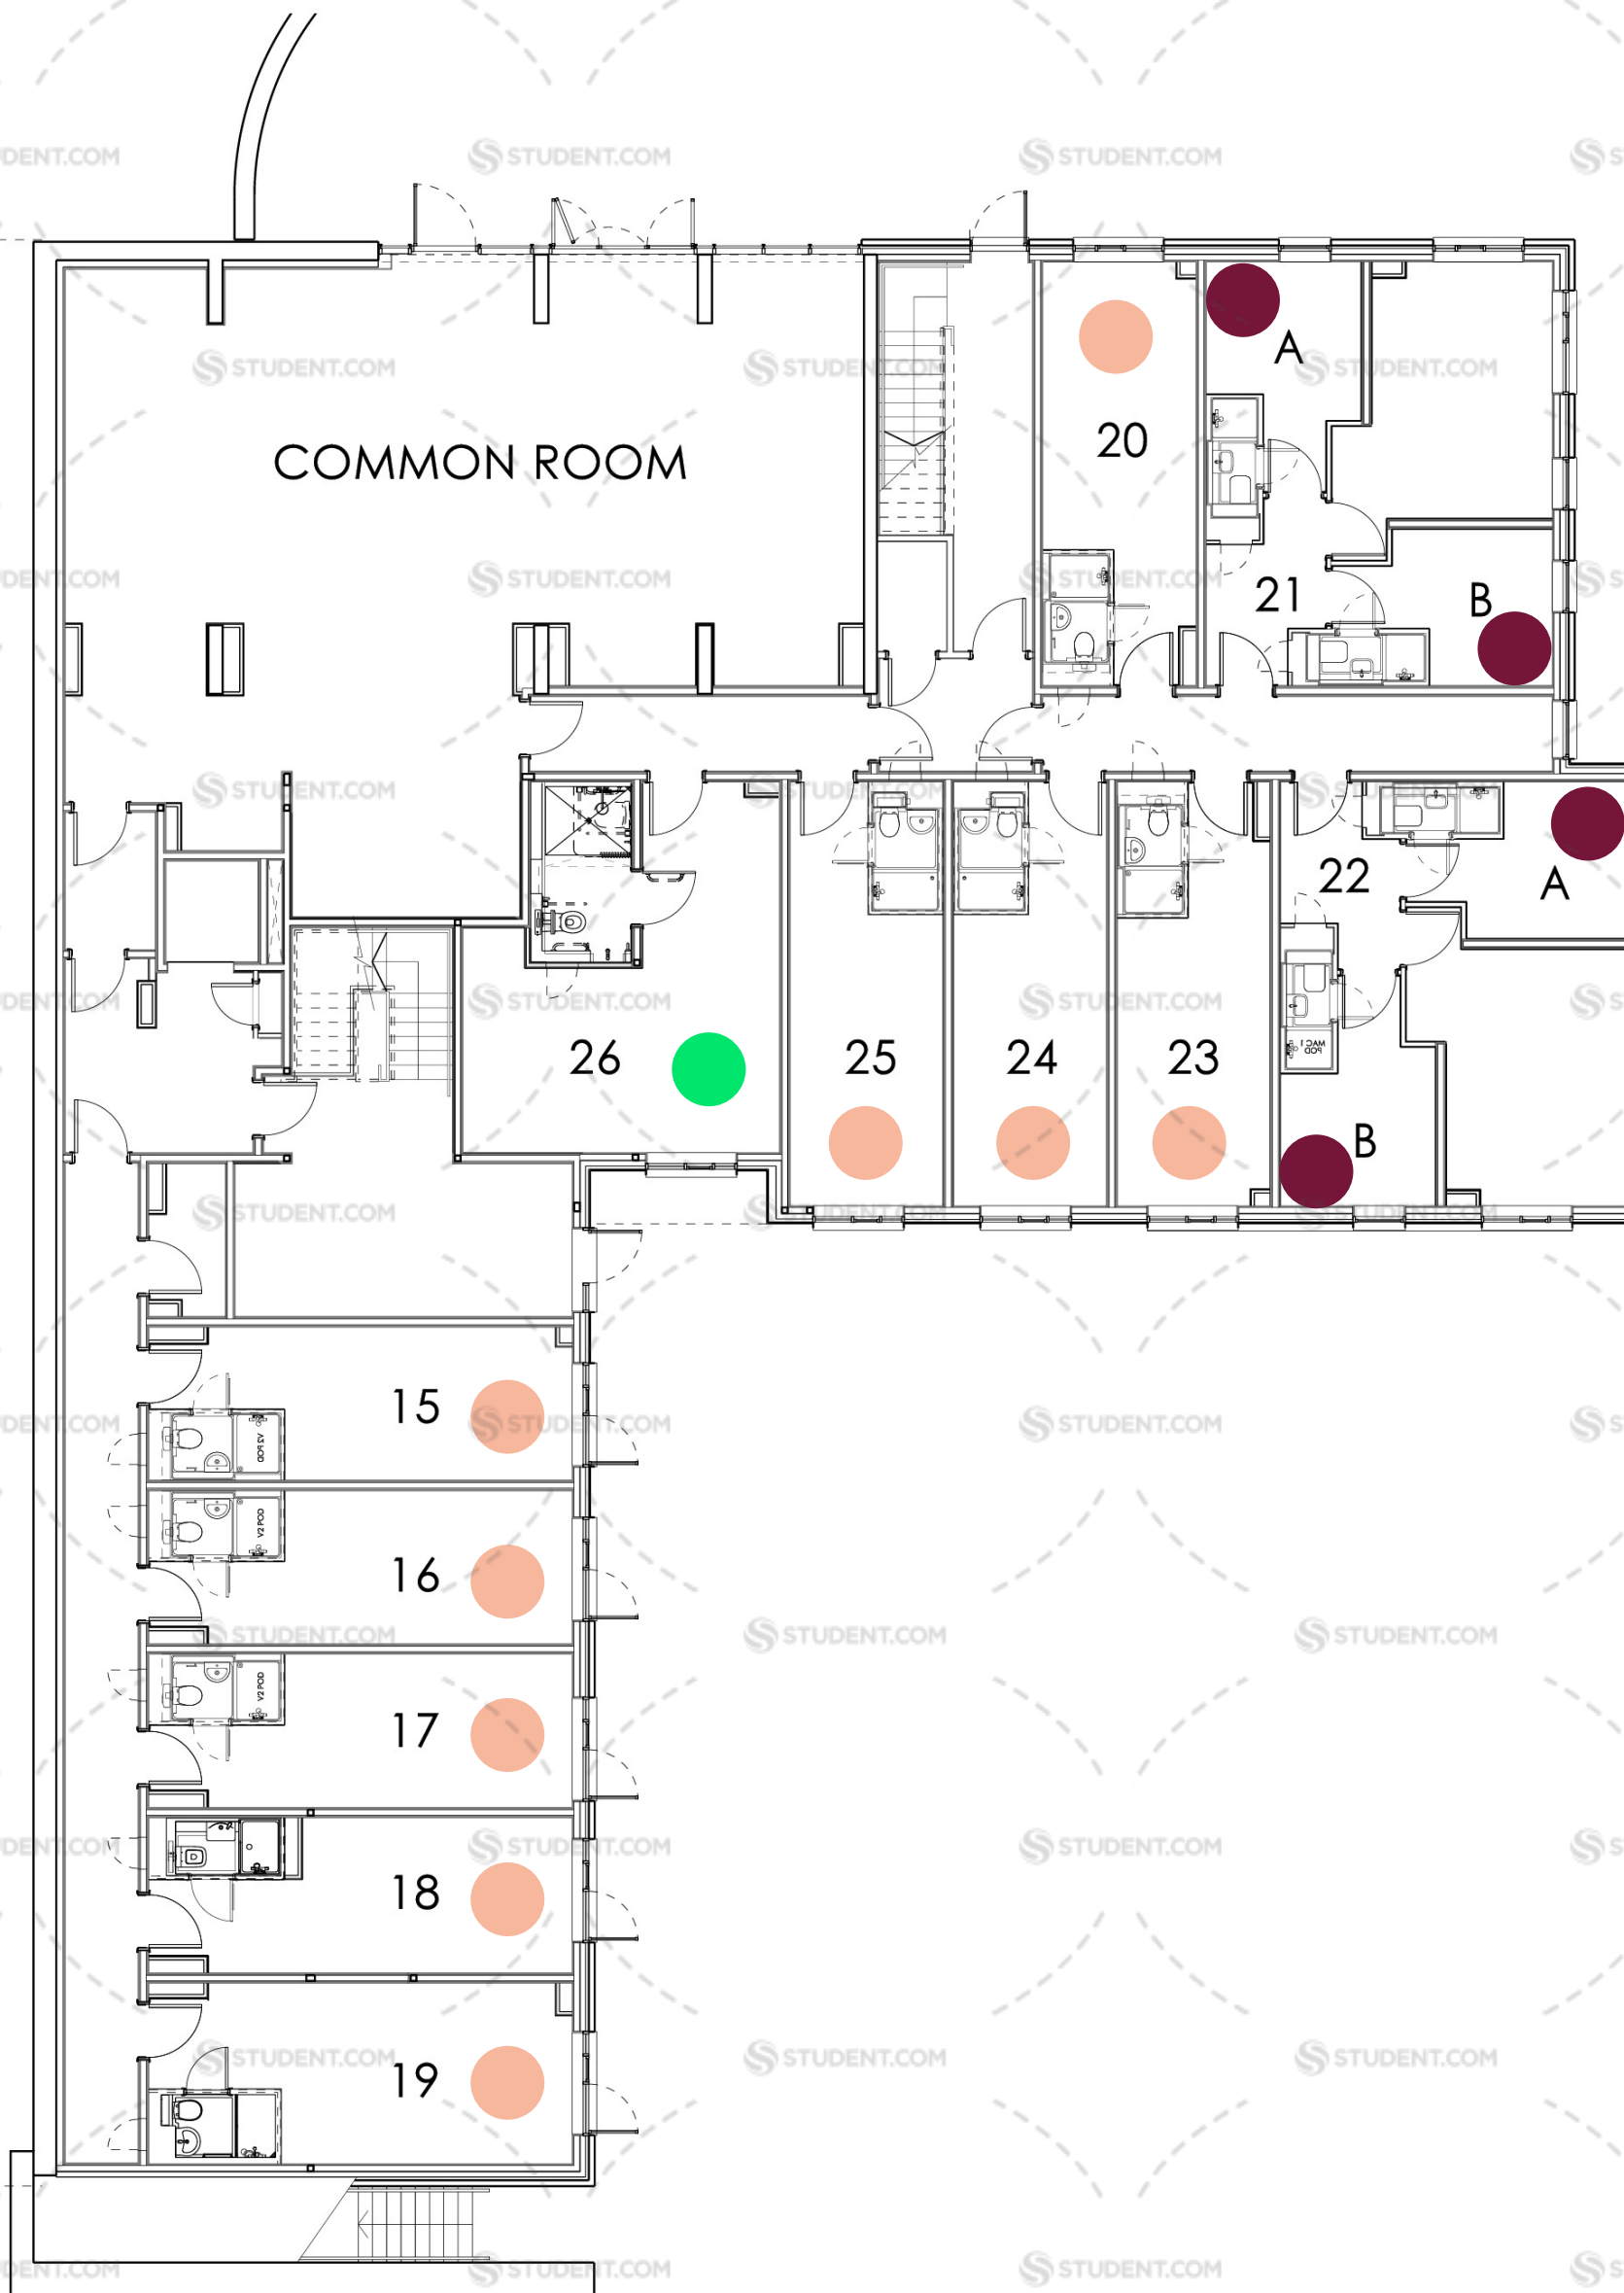

Bronze Two Bedroom Ensuite
Apartment

Bronze Studio

Universal Studio

Riverside Quay – Block B – Level -2